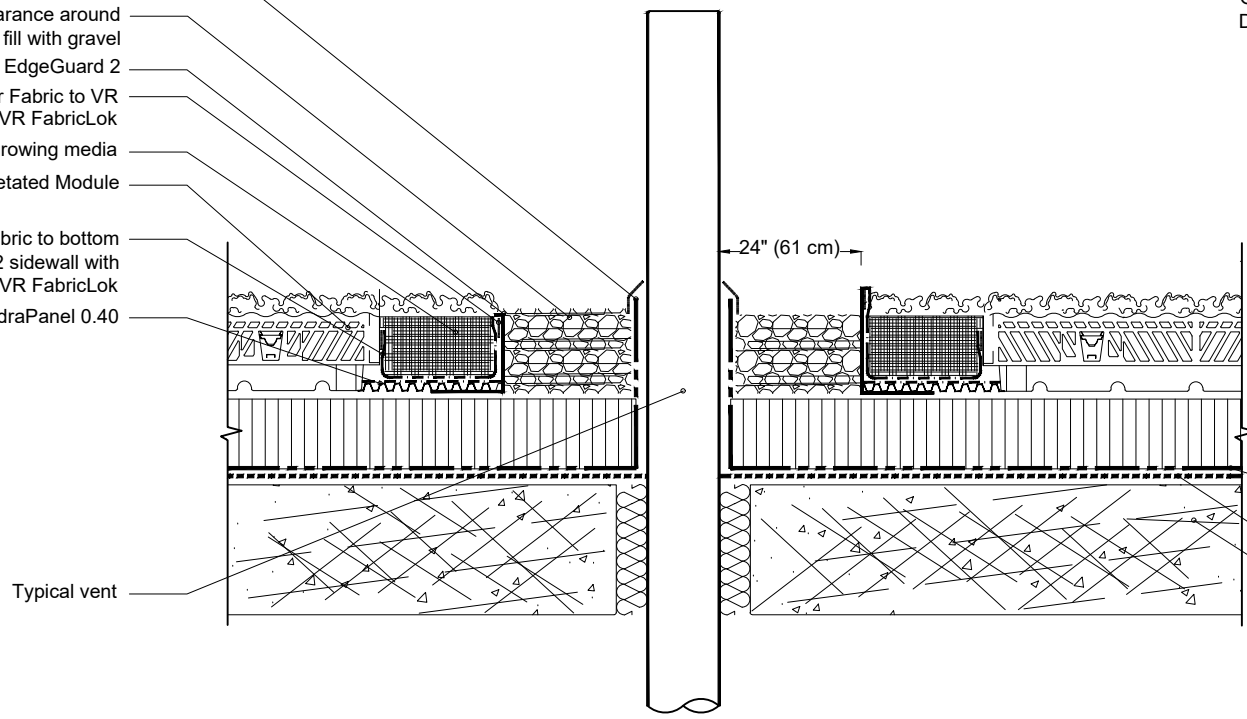

- VR RootBloc wrap up vertically and secure to vent sidewall with VR TecTape 2
- Leave 24" (61 cm) clearance around vents and fill with gravel
- VR EdgeGuard 2
- Secure VR Filter Fabric to VR EdgeGuard 2 with VR FabricLok
- Fill with growing media
- VR Mod 2, pre-vegetated Module
- Secure VR Filter Fabric to bottom section of VR Mod 2 sidewall with VR FabricLok
- VR HydraPanel 0.40

NOTE:
 USE THIS DETAIL WHEN USE OF FULL MODULE IS NOT POSSIBLE.
 ONLY FULL MODULES ARE TO BE USED.
 DO NOT INSTALL PARTIAL MODULES.

- VR RootBloc root barrier (May not be required)
- Typical roof system assembly
- Typical roof deck

SHEET TITLE:
 VR MOD 2 INVERTED, ROOF PENETRATION

SCALE:
 NTS
 DRAWING No.:
 DWG NO. M2I-05