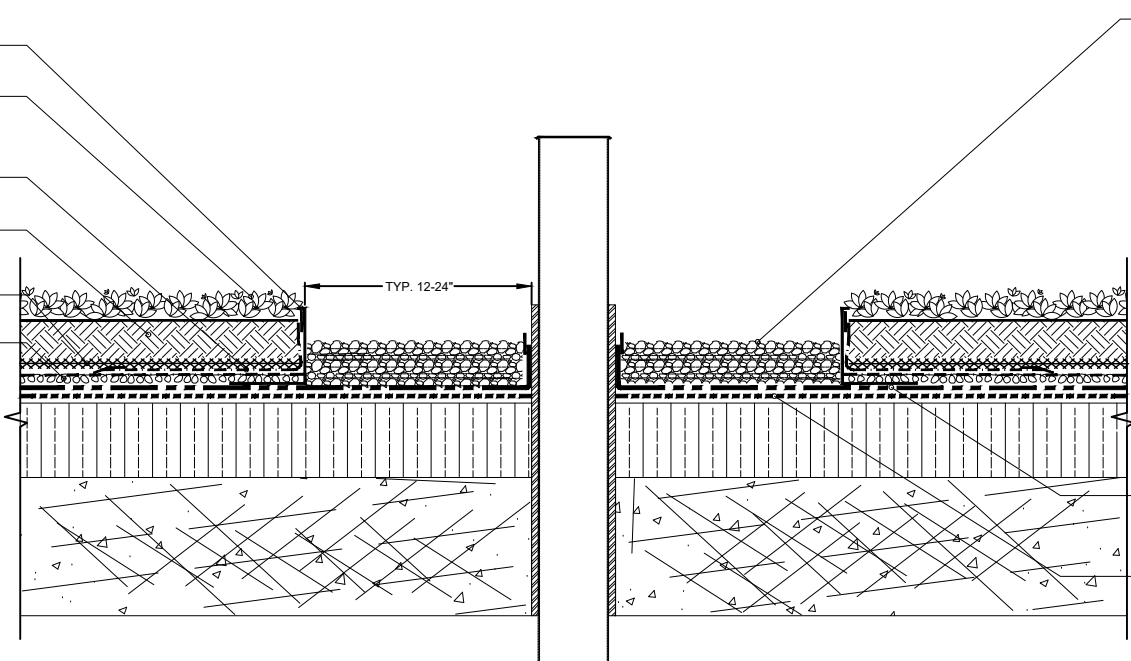

- VR EdgeGuard 2
- VR Sedum Mat
Vegetation Options:
Standard or Custom Sedum Mat
- VR Filter Fabric, secured to
VR AeroMat with VR TecTape 2
- VR HydraMix, 2 inch deep
Engineered Growing Media
- VR HydraMat
- VR AeroMat 0.75

- Vegetation-free zone,
Typical 1-1.5" diameter
round stone ballast
- VR RootBloc
Root barrier (May not be required)
- Typical roof system assembly

SHEET TITLE:

VR ULTRALITE PLUS CONVENTIONAL, ROOF PENETRATION

SCALE:

NTS

DRAWING No.:

DWG NO. ULCP-03