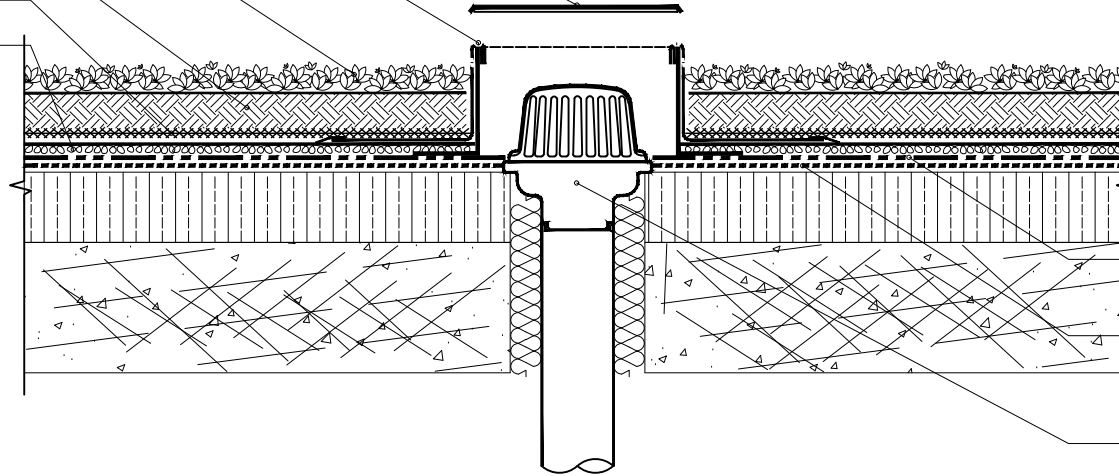

VR DrainGuard 4 with lockable lid
centered over roof drain

VR Filter Fabric to wrap up over top
edge of VR DrainGuard and sealed
with VR FabricLok to inside walls

VR Sedum Mat
Vegetation Options:
Standard or Custom Sedum Mat

VR HydraMix,
Engineered Growing Media

VR HydraMat

VR AeroMat 0.75

VR RootBloc
Root barrier (May not be required)

Typical roof system assembly

Typical roof drain

SHEET TITLE:

VR ULTRALITE PLUS CONVENTIONAL,
ASSEMBLY AND ROOF DRAIN

SCALE:

NTS

DRAWING No.:

DWG NO. ULCP-05