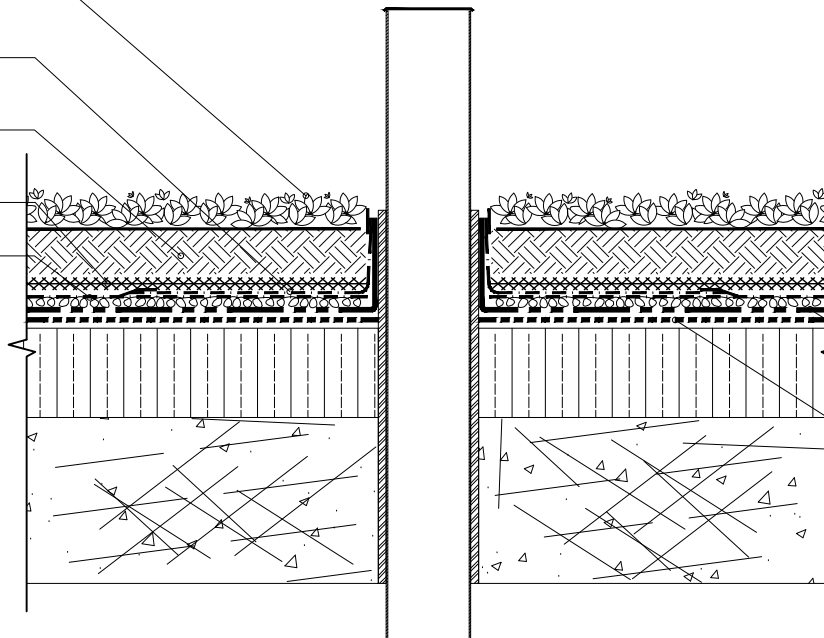

VR Sedum Mat
 Vegetation Options:
 Standard or Custom Sedum Mat
 VR Filter Fabric, secured to
 VR AeroMat with VR TecTape 2
 VR HydraMix, 2 inch depth
 Engineered Growing Media
 VR HydraMat
 VR AeroMat 0.75

VR RootBloc
 Root barrier (May not be required)
 Typical roof system assembly

SHEET TITLE:

VR ULTRALITE PLUS CONVENTIONAL,
 ASSEMBLY AND ROOF PENETRATION

SCALE:

NTS

DRAWING No.:

DWG NO. ULCP-06