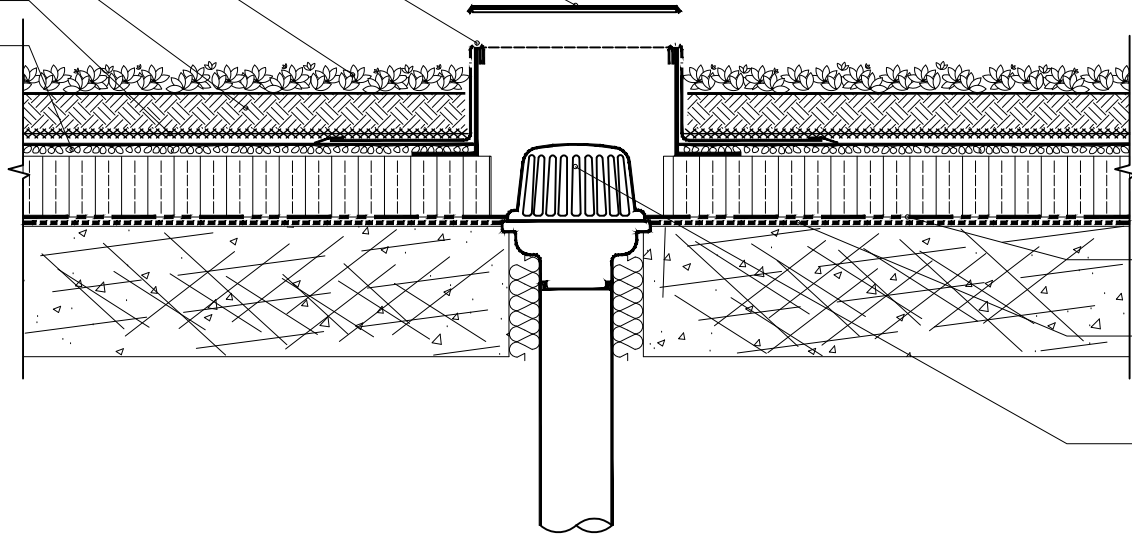

VR DrainGuard 4 with lockable lid
centered over roof drain

VR Filter Fabric to wrap up over top
edge of VR DrainGuard and sealed
with VR FabricLok to inside walls

VR Sedum Mat
Vegetation Options:
Standard or Custom Sedum Mat

VR HydraMix,
Engineered Growing Media

VR HydraMat

VR AeroMat 0.75

VR RootBloc
Root barrier (May not be required)

Typical roof system assembly

Typical roof drain

SHEET TITLE:

VR ULTRALITE PLUS INVERTED, INSPECTION CHAMBER
FOR ROOF DRAINS

SCALE:

NTS

DRAWING No.:

DWG NO. ULIP-01