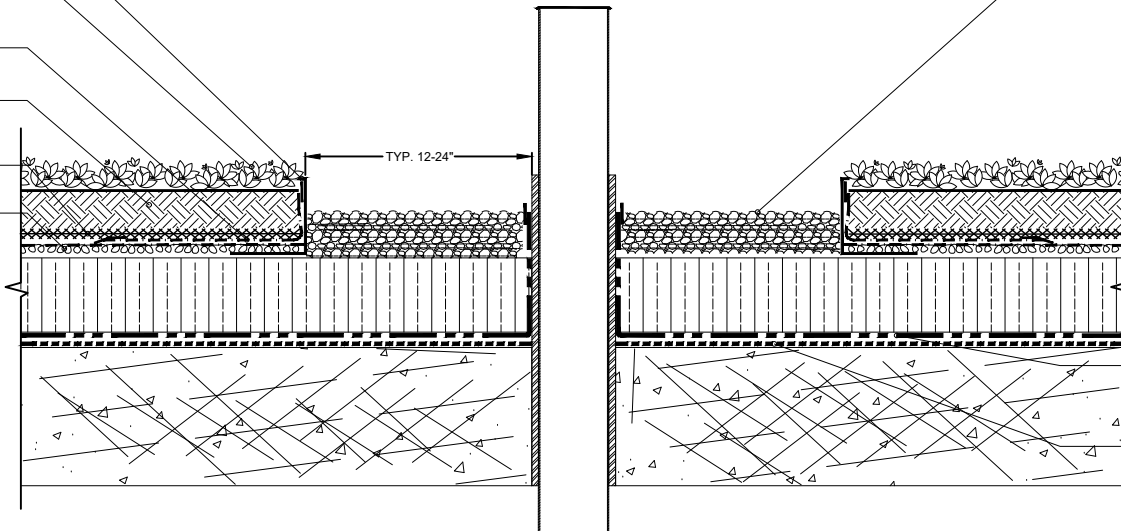

- VR EdgeGuard 2
- VR Sedum Mat
Vegetation Options:
Standard or Custom Sedum Mat
- VR Filter Fabric, secured to
VR AeroMat with VR TecTape 2
- VR HydraMix, 2 inch deep
Engineered Growing Media
- VR HydraMat
- VR AeroMat 0.75

- Vegetation-free zone,
Typical 1-1.5" diameter
round stone ballast
- VR RootBloc
Root barrier (May not be required)
- Typical roof system assembly

SHEET TITLE:

VR ULTRALITE PLUS INVERTED, ASSEMBLY
AND ROOF PENETRATION

SCALE:

NTS

DRAWING No.:

DWG NO. ULIP-05