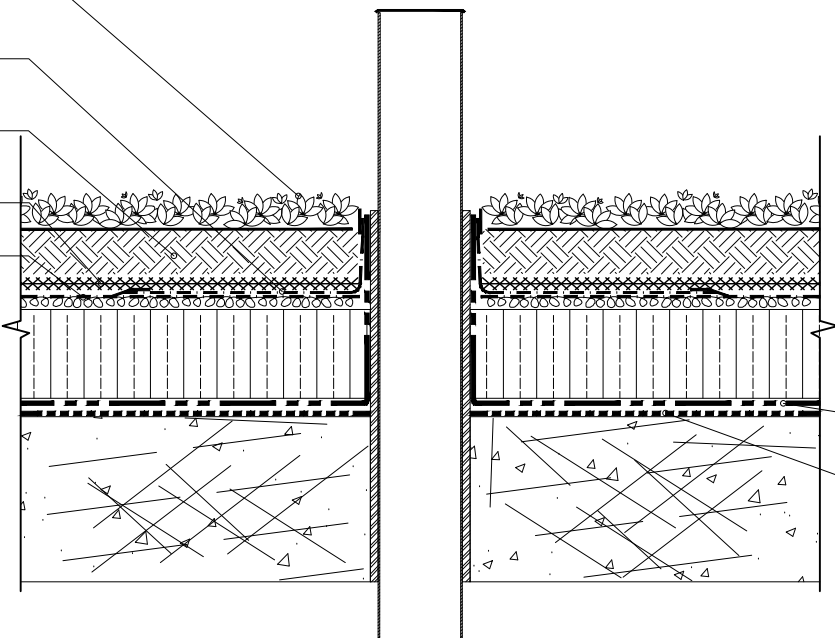

- VR Sedum Mat
- Vegetation Options:
- Standard or Custom Sedum Mat
- VR Filter Fabric, secured to VR AeroMat with VR TecTape 2
- VR HydraMix, 2 inch depth Engineered Growing Media
- VR HydraMat
- VR AeroMat 0.75

- VR RootBloc
- Root barrier (May not be required)
- Typical roof system assembly

SHEET TITLE:

**VR ULTRALITE PLUS INVERTED, ASSEMBLY  
AND ROOF PENETRATION**

SCALE:

**NTS**

DRAWING No.:

**DWG NO. ULIP-06**