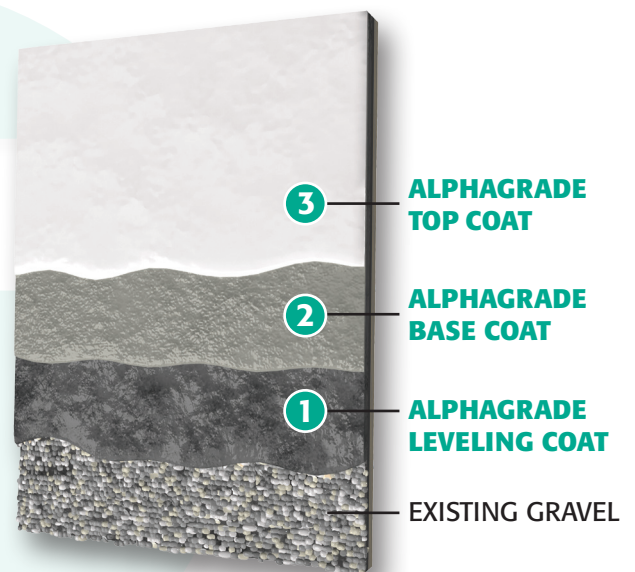

AlphaGrade™ Restoration System

SOMETIMES, THE EASIEST CHOICES ARE REALLY EASY

BEFORE

AFTER

LIKE RESTORING YOUR GRAVEL-SURFACED ROOF WITH THE ONE-OF-A-KIND ALPHAGRADE SYSTEM!

Tough as they are, gravel-surfaced built up-roofs (BUR) deteriorate with age. Until now, all you could do was replace the roof, which can be very expensive, labor-intensive, messy, and disruptive, or restore the roof using aging technologies that offer limited performance.

Why go through that? Tremco's AlphaGrade restoration system can restore these roofs with a new, waterproof covering that also helps the environment and reduces stress for building occupants.

Three Layers of Protection

After we determine that a BUR roof is suitable for restoration, loose gravel is vacuumed up and necessary repairs made. We then apply three layers of bio-based weatherproofing protection:

- AlphaGrade Leveling Coat to secure the gravel.
- AlphaGrade Base Coat.
- Highly reflective AlphaGrade Top Coat.

There is little disruption to those using the building, almost no smell and no risk of fire from hot kettles.

Restoration System Benefits that Make the Grade

- Sealing gravel in place significantly reduces wind-borne debris and the damage it can cause.
- Low overall costs -- restoration costs a fraction of replacement; you could save hundreds of thousands of dollars.
- Sustainability – AlphaGrade includes significant percentages of bio-based and post-consumer recycled content, and keeps most roofing material from being hauled to overstressed landfills.
- The highly reflective, waterproof surface can help lower energy use and reduce the strain on HVAC equipment; the surface can be tinted to meet your aesthetic requirements.
- AlphaGrade's top coat can be restored repeatedly, virtually eliminating the need for roof replacement if it is properly maintained.